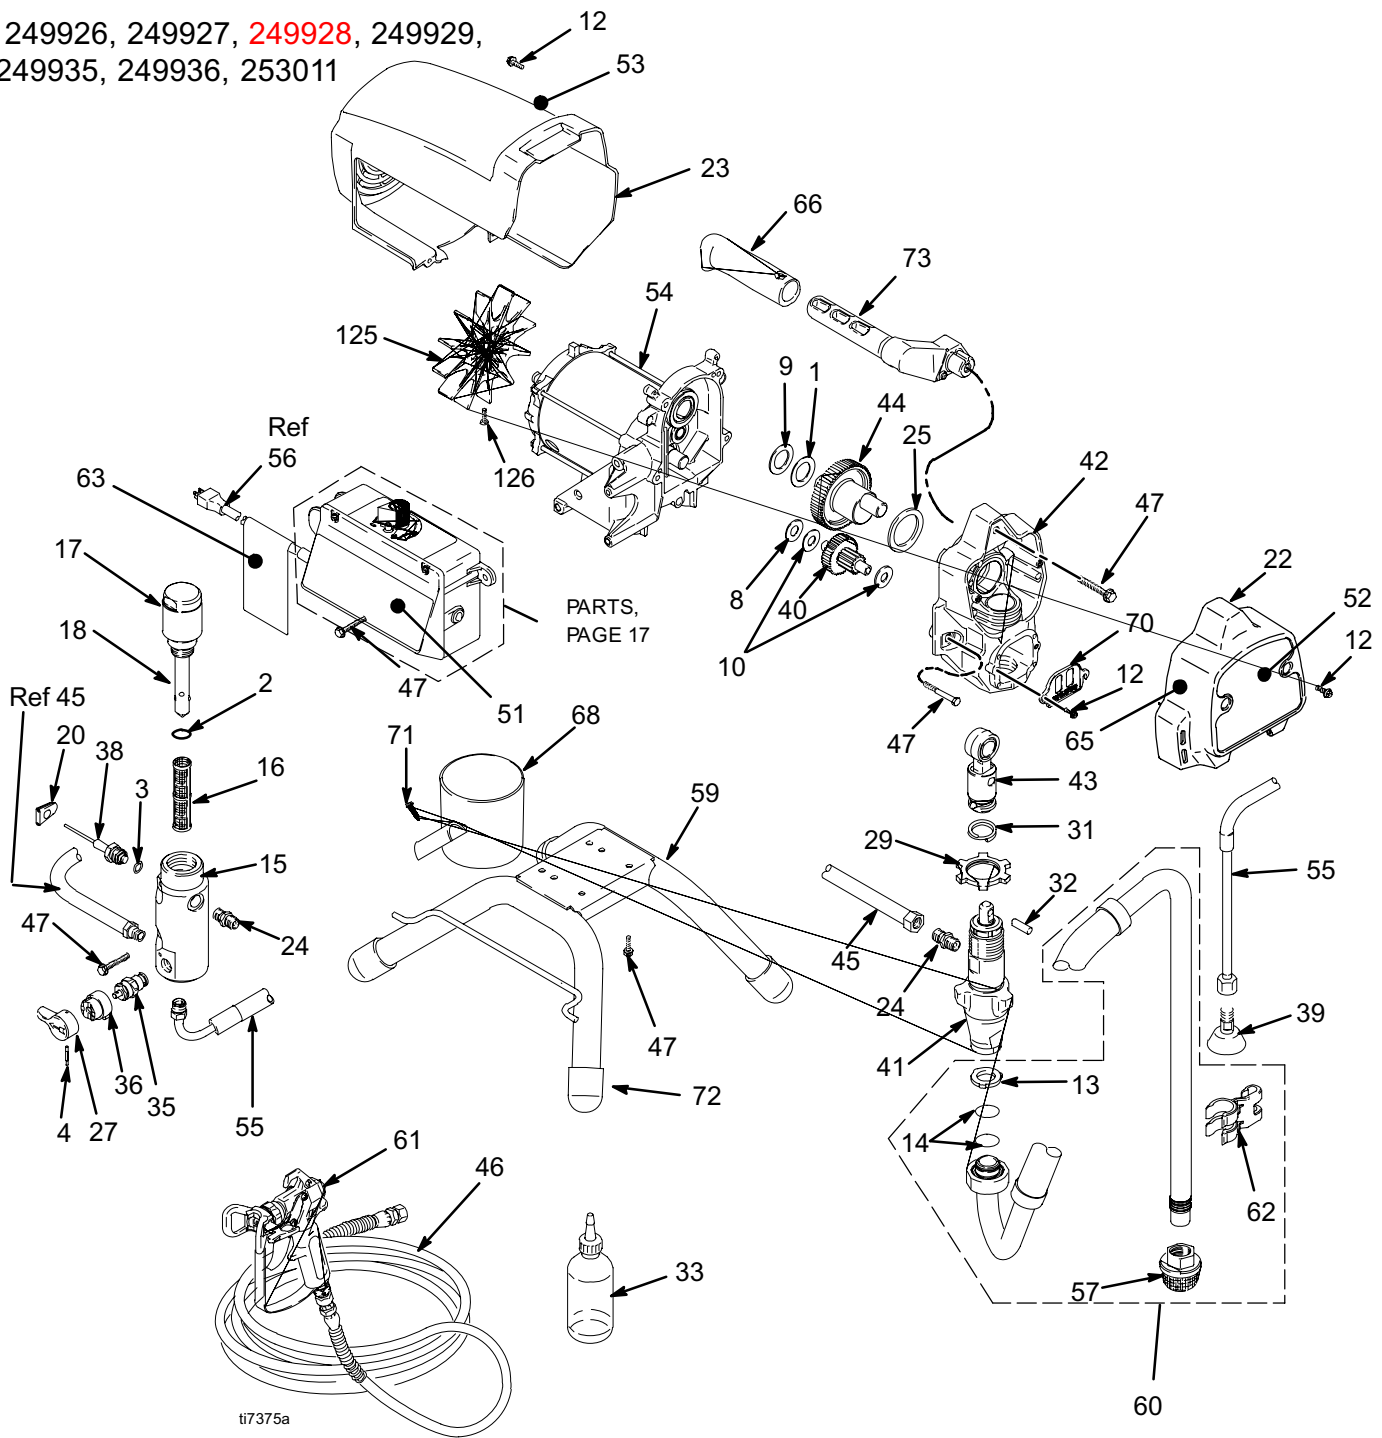

Parts Drawing - Sprayer

249926, 249927, **249928**, 249929,
249935, 249936, 253011

Parts List - Sprayer

249926, 249927, **249928**, 249929, 249935, 249936, 253011

Ref No.	Part No.	Description	Qty	Ref No.	Part No.	Description	Qty
1	107434		1	45	287003		1
2	117828		1	46	240794		1
3	111457		1	47	117493		13
4	111600		1	51	15G866		1
8	116073		1	52	15G828	490	1
9	116074		1		15G837	495	1
10	116079		2	53	15G829	490	1
12	117501		8		15G902	495	
13	115099		1	54	287805	+ 125, 126	1
14	117559		2	55	246381	+ 39, 62	1
15	15G455		1	57	246385		1
16	246384†		1	59	15E823		1
17	15G456		1	60	246386	+ 13, 14, 57, 62	1
18	287167		1	61	246539	includes manual 309639	1
20	15B120		1	62	276888		1
22	287901	+12 + 65	1	63	15H085		1
23	287900	+12	1	65	195793		1
24	162453		2	66	116139		1
25	180131		1	68	287903		1
27	187625		1	70	15B589		1
29	195150		1	71	115723		1
31	196750		1	72	15G857		4
32	196762		1	73	276864	+ 47, 66	1
33	206994		1	105	287904		1
34	222385			106	15G861		1
35	235014	+ 5 + 26	1	109	243301		1
36	224807		1	124	246388	model 253011 only + manual 309825	1
38	243222	+ 3	1	125	15D088		1
39	241920		1	126	115477		1
40	287057	+ 8, 10	1				
41	246428	+ 32	1				
42	287899	+12, 70	1				
43	287053	+ 31, 32	1				
44	287054	+ 1, 9, 25	1				

Extra Danger and Warning tags and labels available free.

† Other filters available: 246382, 100 mesh; 246383, 200 mesh; 246425, 30 mesh